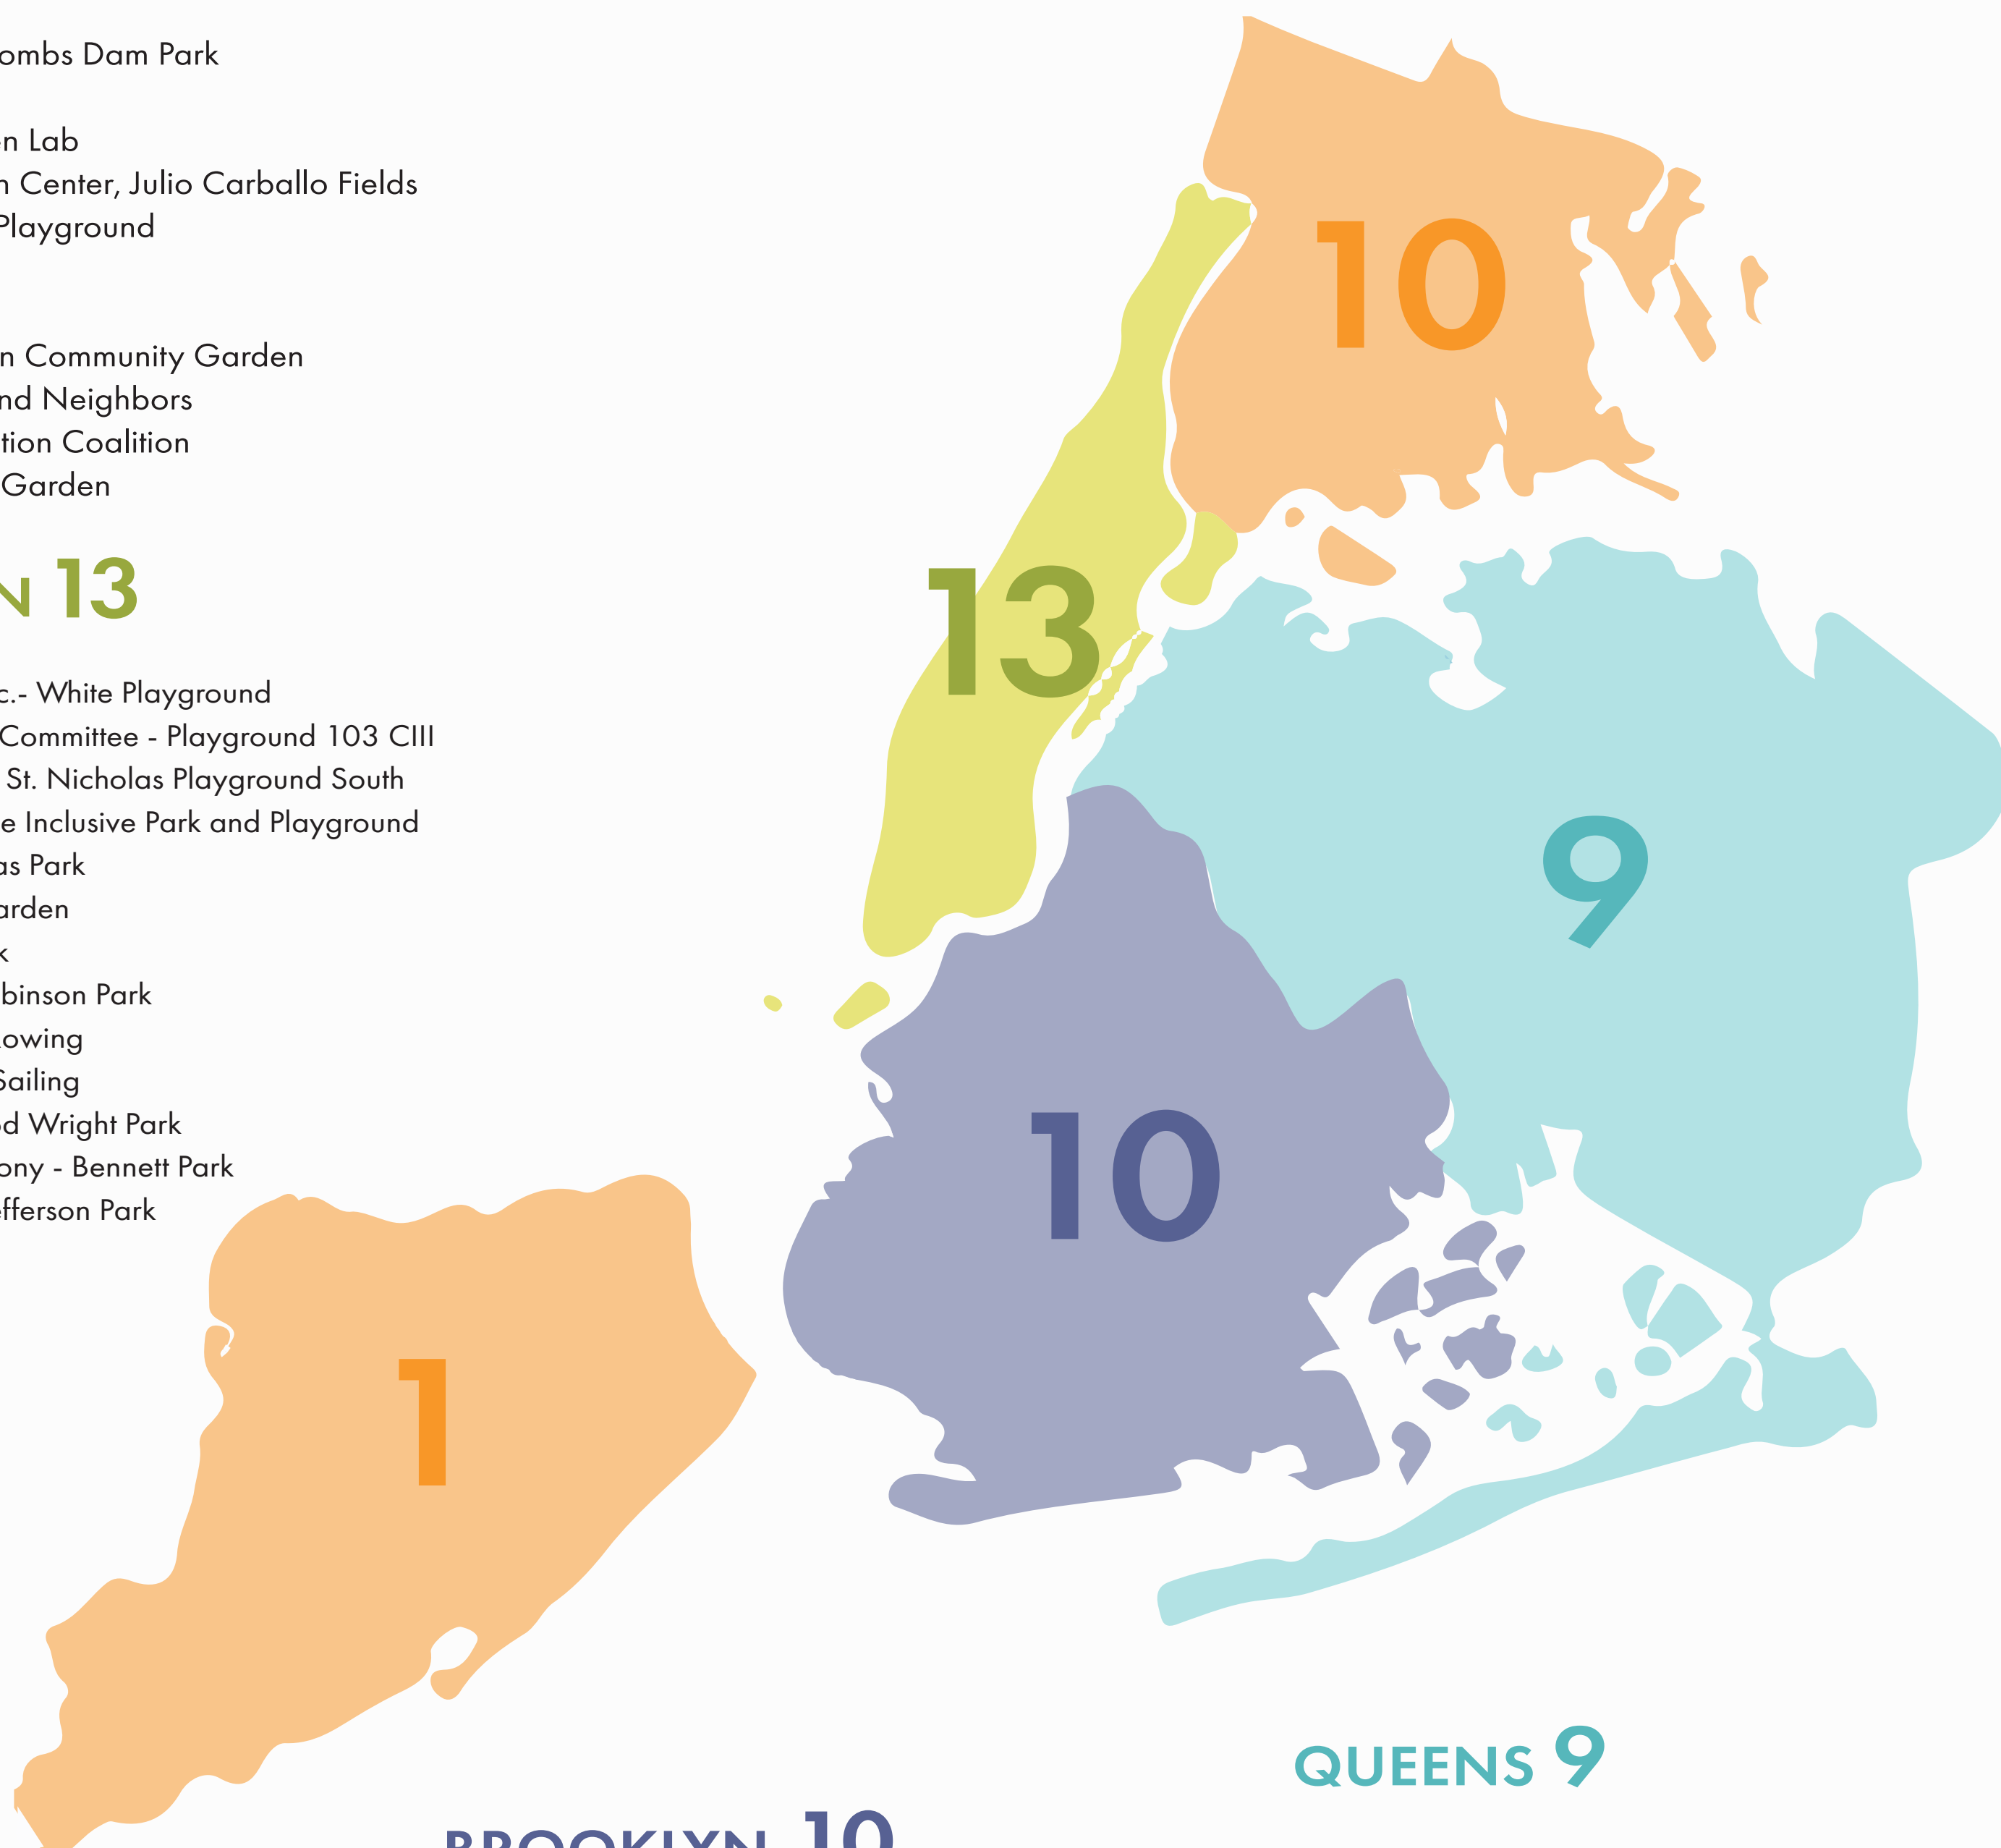

CONGRATULATIONS

MARCH 2020 CAPACITY FUND GRANTEES

BRONX 10

Bronx Femme Run - Macombs Dam Park
 Friends Of Devoe Park
 Friends of Garden Kitchen Lab
 - Hunts Point Recreation Center, Julio Carballo Fields
 Friends of Lyons Square Playground
 Friends of Tremont Park
 Jardin de La Roca
 Melrose New Generation Community Garden
 Sedgwick Park Friends and Neighbors
 Seton Falls Park Preservation Coalition
 Woodycrest Community Garden

MANHATTAN 13

106th Street Oldtimer's, Inc.- White Playground
 The East River Old-Timer's Committee - Playground 103 CIII
 Jumpshots over Gunshots - St. Nicholas Playground South
 Friends of the Bloomingdale Inclusive Park and Playground
 Bread & Yoga - St. Nicholas Park
 Chenchita's Community Garden
 Friends of St. Nicholas Park
 Harlem Rhythm - Jackie Robinson Park
 Harlem River Community Rowing
 Hudson River Community Sailing
 Latino Film Market - J. Hood Wright Park
 New York Scandia Symphony - Bennett Park
 Tom's Dog Run - Thomas Jefferson Park

QUEENS 9

Jackson Heights Beautification Group - Street Trees in CB 3
 Brookfield Civic Association - Springfield Park
 Edgemere Farm
 Friends of Francis Lewis Park
 Friends of Juniper Valley Park
 Friends of Roy Wilkins Park Inc.
 IndoRican Multicultural Dance Project
 - Flushing Meadows Corona Park
 Paradise Garden
 Reclaim Seed NYC - Rufus King Park