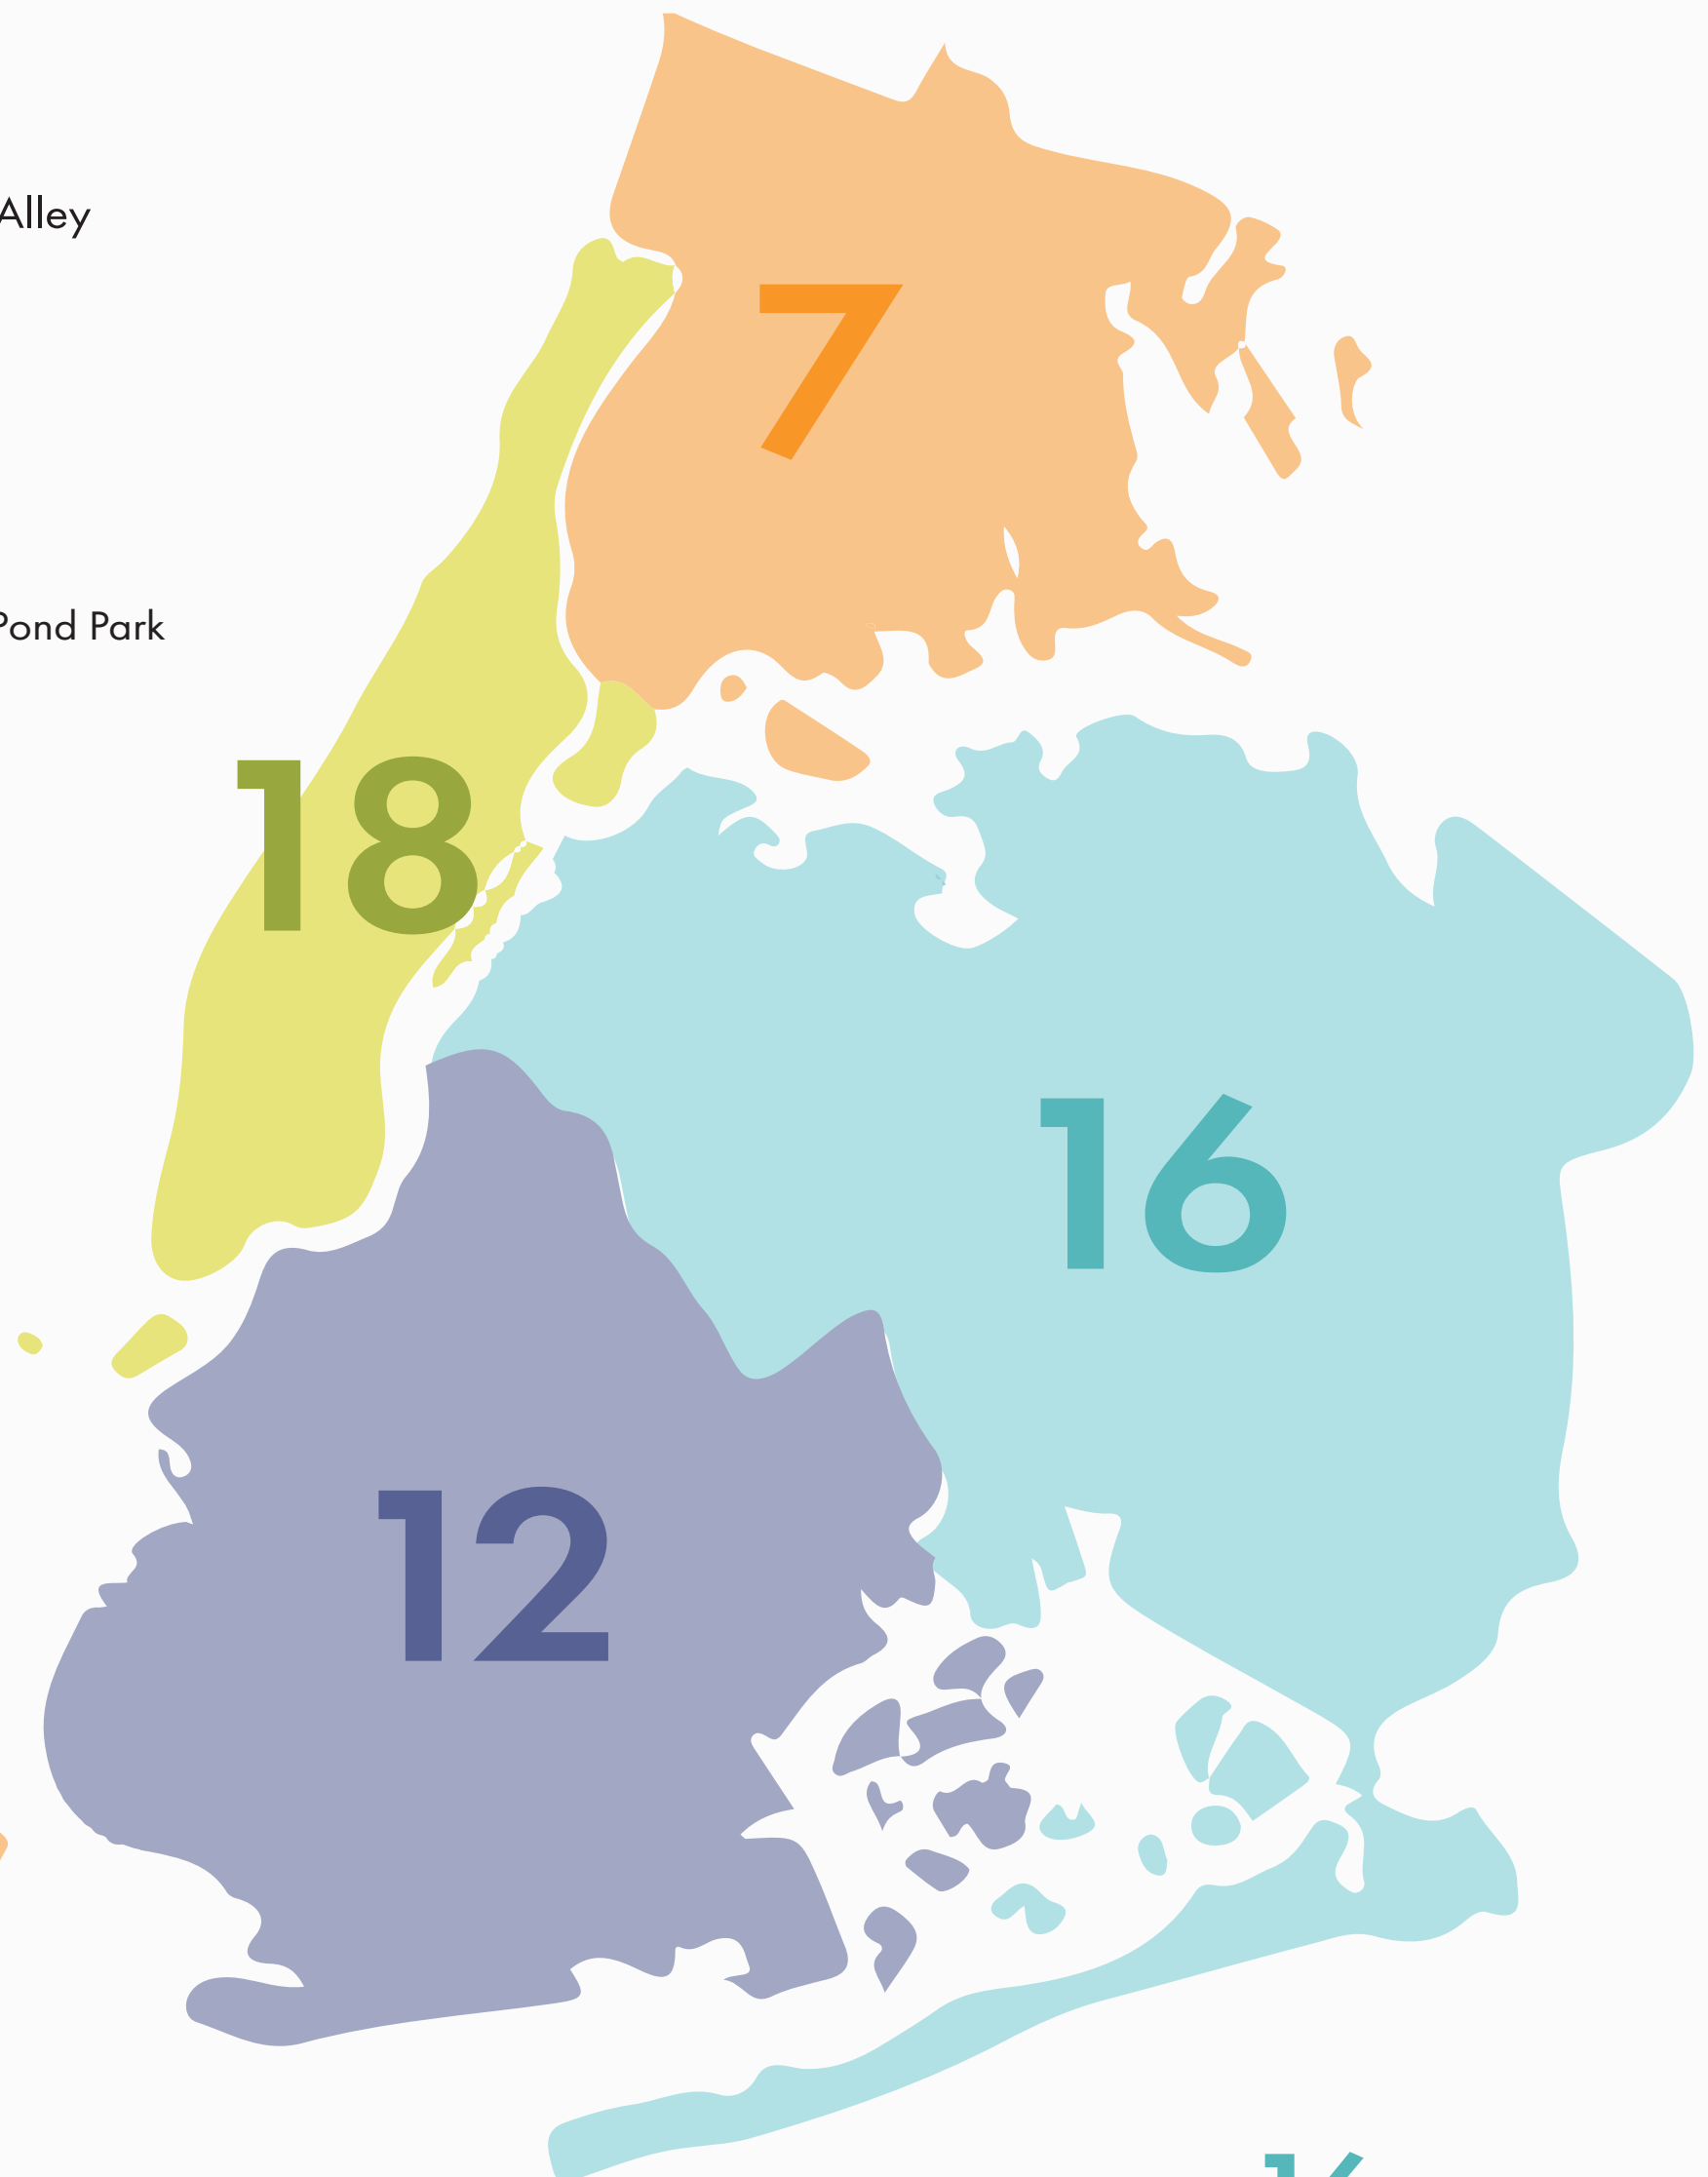

QUEENS 16

Friends of Brookville Park
Underbridge Underdogs - Underbridge Dog Run
Mujeres en Movimiento- Park Of The Americas
Friends of Alley Pond Park
Flowers of Hope - Brookville Park
Friends of Ditmars Park
POOLTIME! Team - Flushing Meadows Corona Park
Bayside Anglers Group - Little Bay Park
Coastal Preservation Network - Macneil Park
Diamond Pros Inc. - Kissena Park Field #10
Greater Flushing Chamber of Commerce
- Margaret I. Carman Green - Weeping Beech
Kew Kids Forest School - Forest Park
Kissena Corridor Park Conservancy, Inc.
Ocean Bay Community Development Corporation
- Rockaway Community Park
Together We Can Community Resource Center Inc.
- Flushing Meadows Corona Park
Trips for Kids Metro New York - Cunningham Park